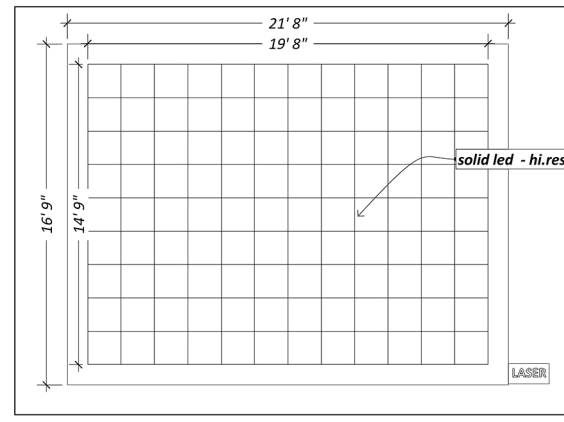

DDA-05
Offstage Right Video
scale: to fit