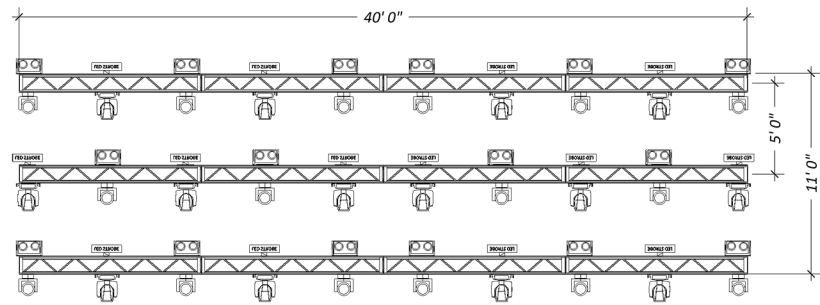

DDA-03
Upstage Center Display - Lighting
scale: 1/4" = 1'