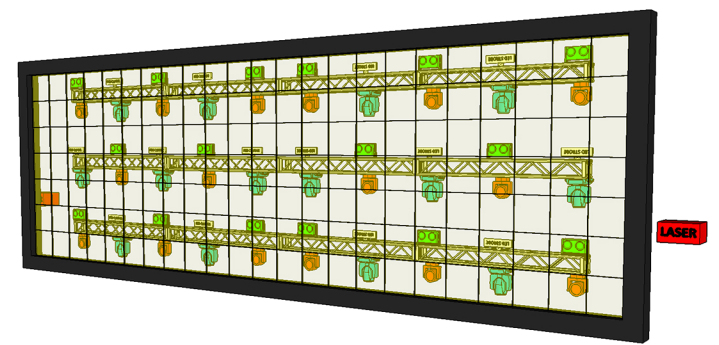

DDA-02
Upstage Center Display - Plan View
scale: TO FIT