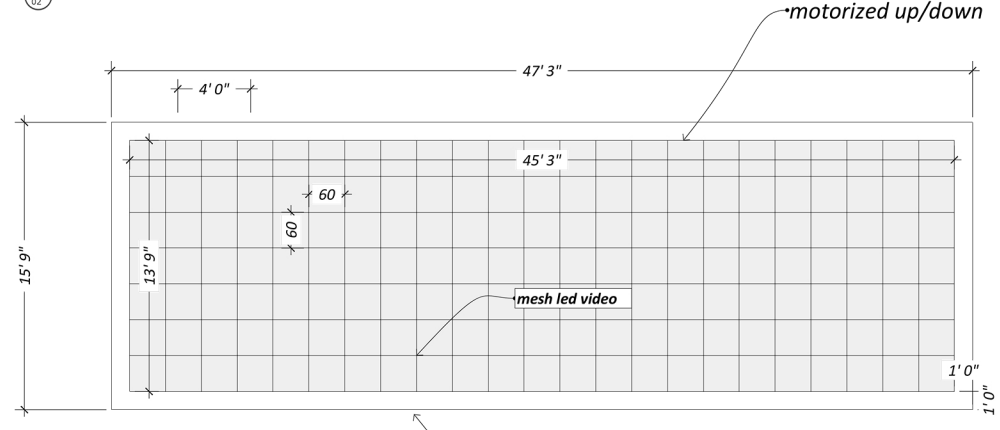

DDA-04
Upstage Center Display - Video
scale: 1/4" = 1'