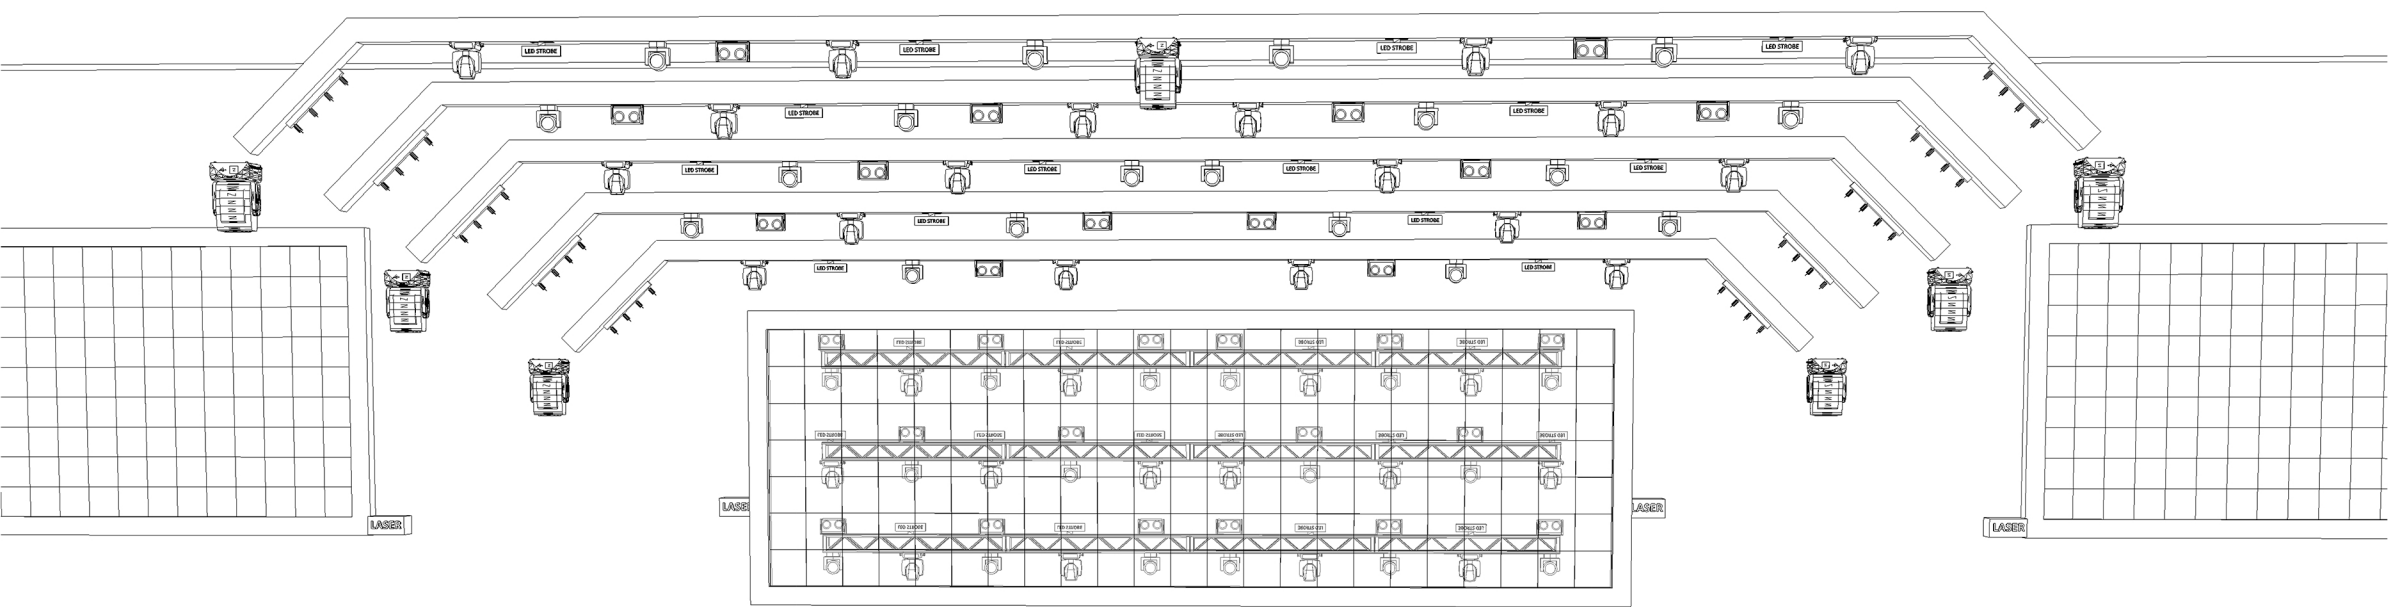

002
01
Front Iso View
scale: TO FIT

SLS HOTEL
LAS VEGAS, NV
LIFE NIGHTCLUB

ISSUE
7.23.13
RE-ISSUE
8.10.13

PROJECT NO.
SLS.LV.LIFE.001
PROJECT:
SLS.LV.LIFE.001

DRAWN BY
S/JL
DESCRIPTION
FRONT ISO

DD