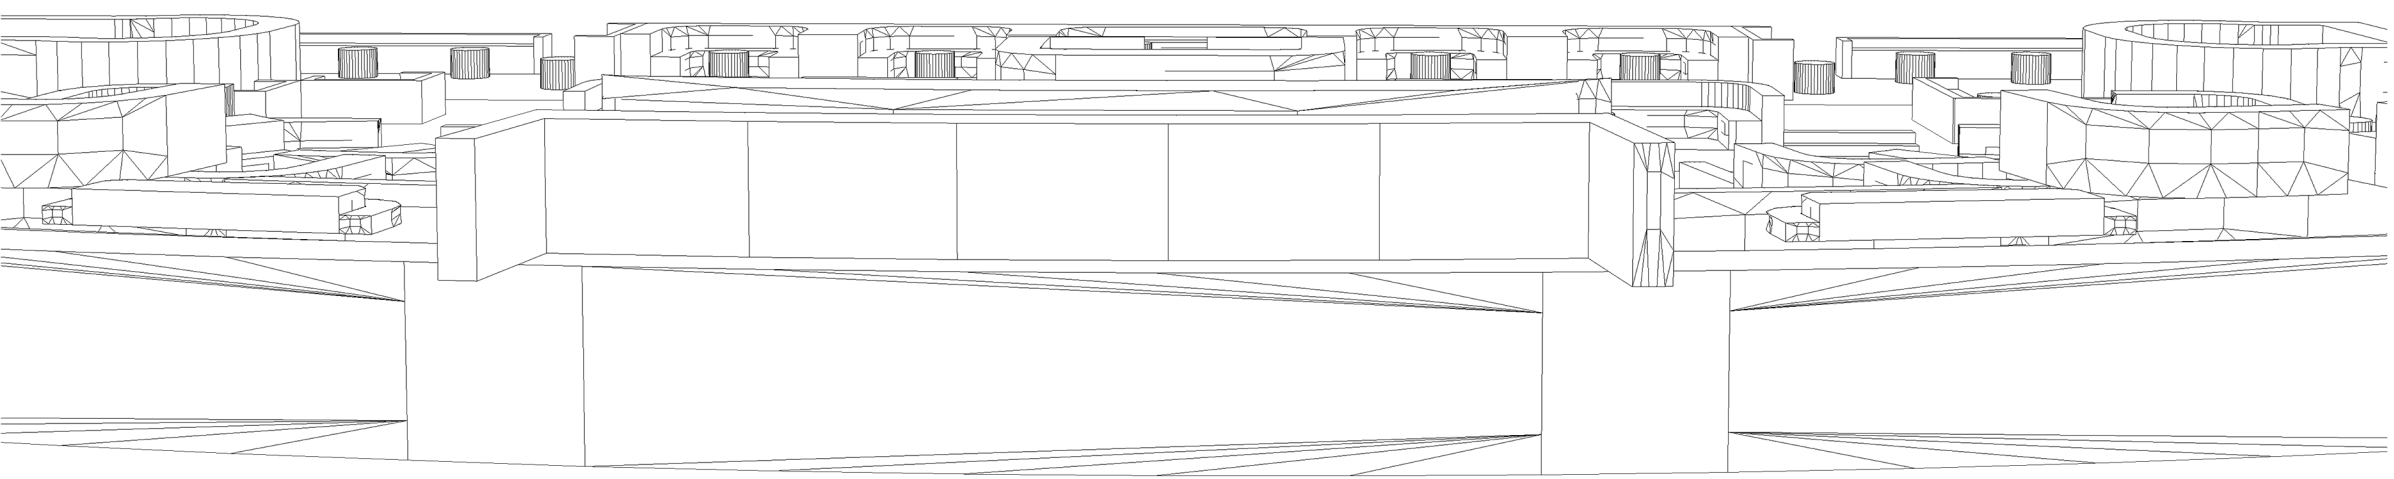

002
01
Front Iso View
scale: TO FIT

SLS HOTEL
LAS VEGAS, NV
LIFE NIGHTCLUB

ISSUE
7.23.13
RE-ISSUE
8.10.13

PROJECT NO.
SLS.LV.LIFE.001
PROJECT:
SLS.LV.LIFE.001

DRAWN BY
S/JL
DESCRIPTION
FRONT ISO

DD